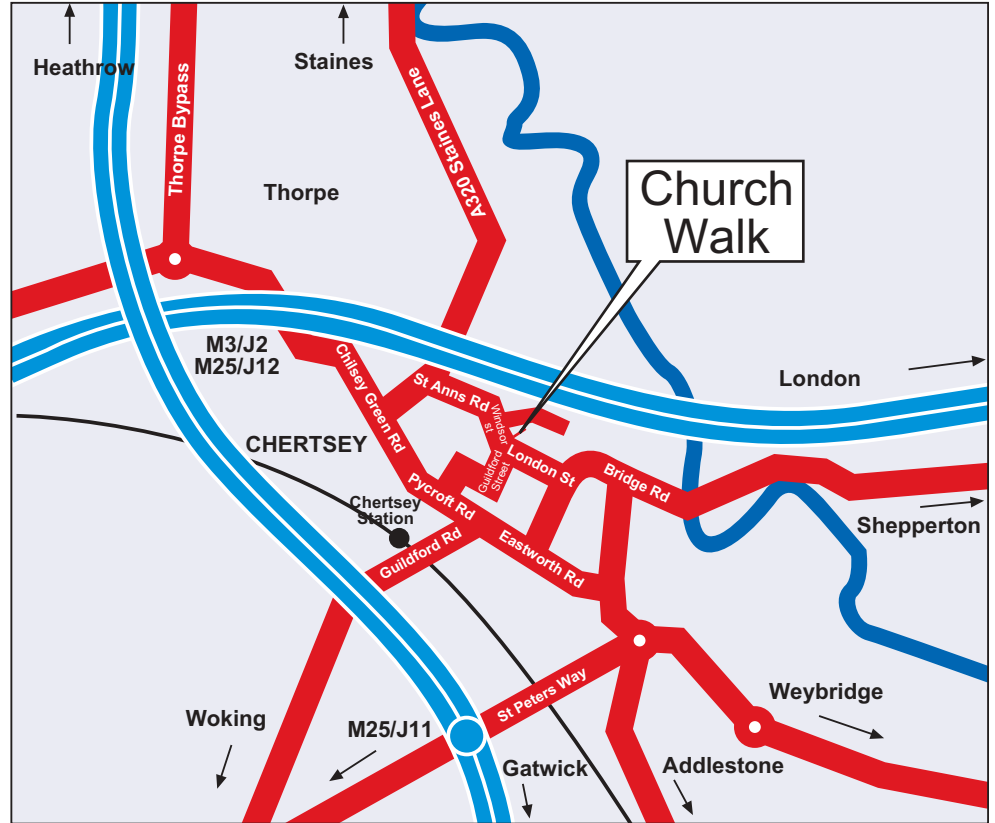

**RICHARD COOK
LIMITED**

A versatile studio workplace

Directions to Church Walk

Exit onto **M25 J11**
for **0.3 miles**

At the roundabout, take the third
exit onto **A317**
for **0.9 miles**

At the roundabout, take the first
exit onto **A317**
for **0.2 miles**

Continue straight ahead onto
B387
for **0.4 miles**

Turn left onto **Abbey Road**
for **0.2 miles**

Continue straight ahead onto
B375 London Street

Church Walk can be found to your
right just before St Peters Church.