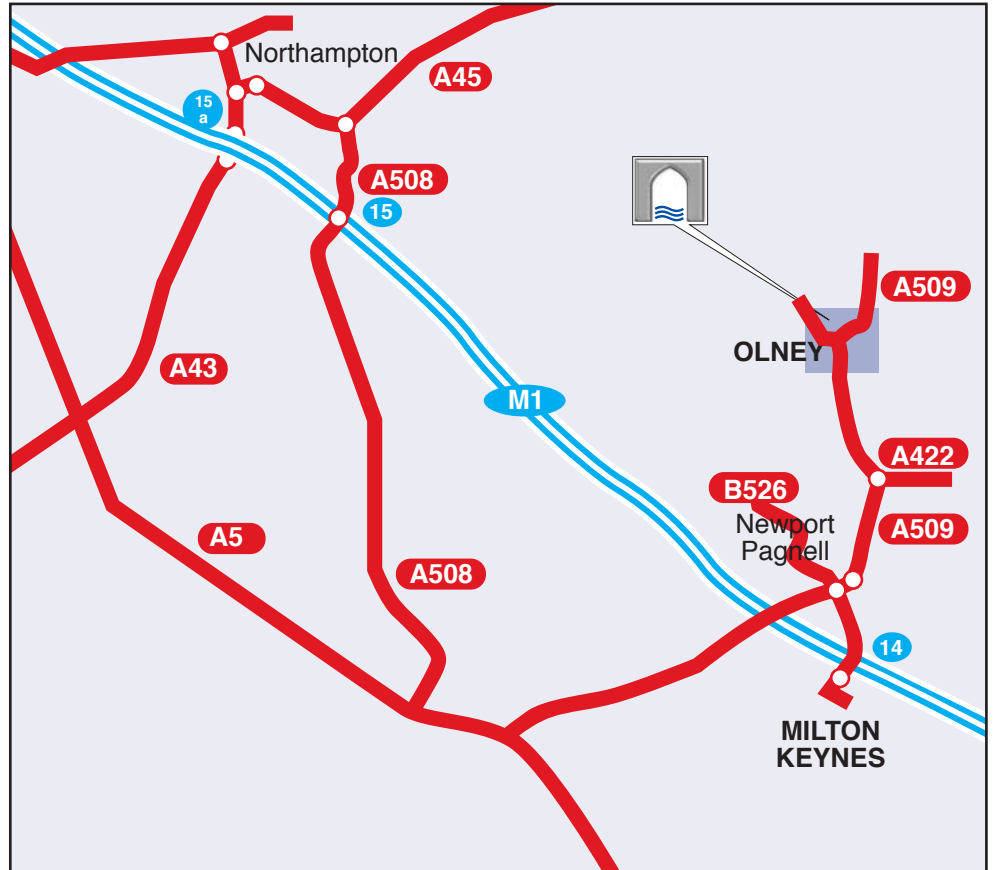

**RICHARD COOK
LIMITED**

42,660 sq ft. that's big

Directions to Olney

From the M1 junction 14

At the roundabout, take the exit onto **A509**

At the roundabout, take the third exit onto **A422** for **0.1 miles**

At the roundabout, take the second exit onto **A422** for **1.9 miles**

At the roundabout, take the second exit onto **A509** for **4.1 miles**

Turn left onto **B5388 Yardley Road** for **0.4 miles**

At the roundabout, take the second exit onto **B5388 Yardley Road** for **0.1 miles**

Turn right onto **Stilebrook Road**

**RICHARD COOK
LIMITED**

Contact Number: 01932 566666